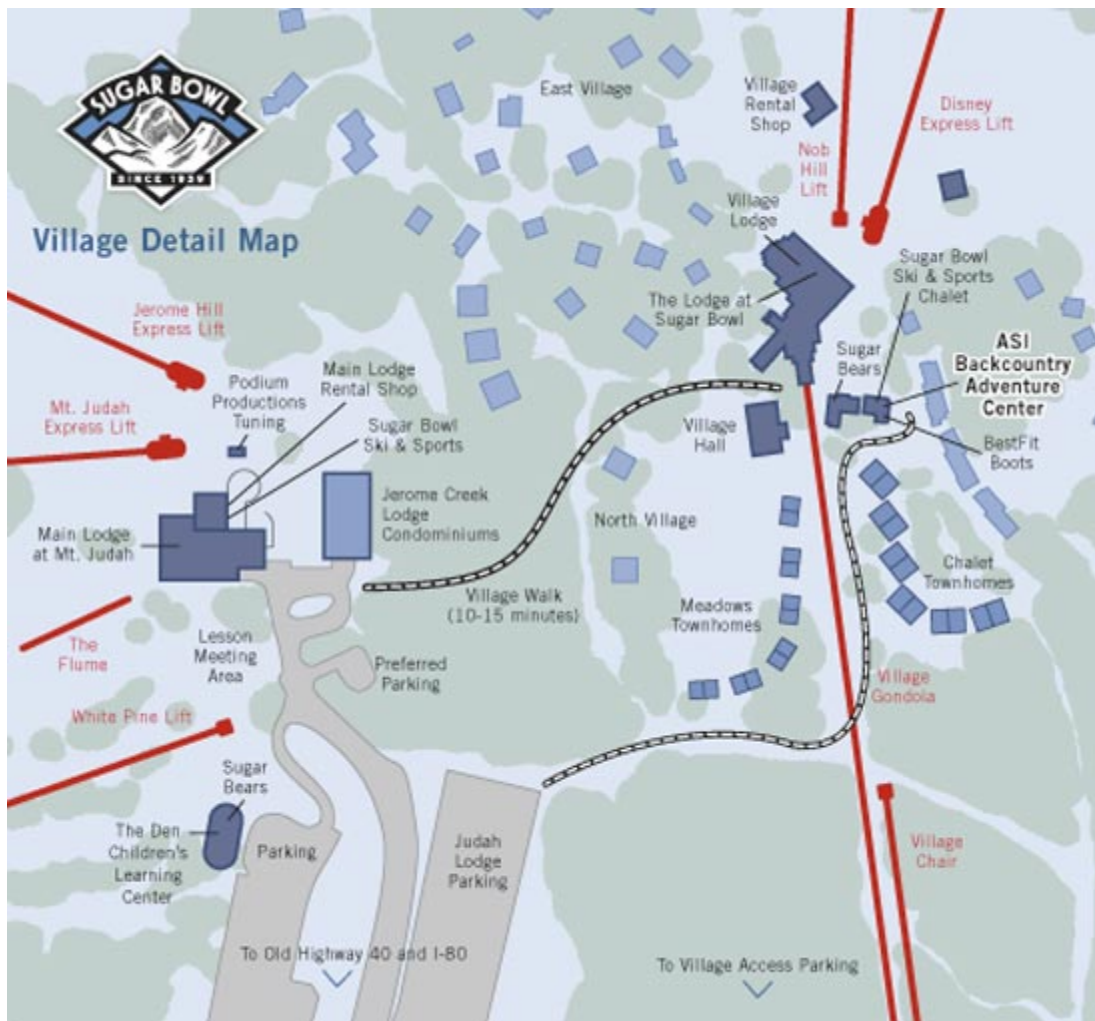

ANDERSON RIDGE TOUR LOGISTICS

MEETING PLACE

Course meets at the new **ASI Backcountry Adventure Center** at Sugar Bowl.

MEETING TIME

Pre-registration is strongly recommended.

Walk-in registration & Gear Fitting: 8:30 – 9:30am.

Course Duration: 9:30am – 3:00pm

DRIVING DIRECTIONS TO THE ASI BACKCOUNTRY ADVENTURE CENTER

From Sacramento: Go east on I-80 towards Reno. Take the Soda Springs/Norden exit. Turn right off the freeway onto Donner Pass Road (also called Old Highway 40). Go approximately 3 ¾ miles and turn right at the first entrance (Village Side) for Sugar Bowl Ski Resort.

After taking the Gondola and exiting the Gondola Building, the ASI Backcountry Adventure Center will be on the right side, just follow the “Backcountry” Flags.

From Truckee or Reno: Take Donner Lake Exit. Go to the west end of Donner Lake. At the end of the lake, go straight up the pass to the top. Turn left at the second entrance (Village Side) for Sugar Bowl Ski Resort, then follow the directions from above.

- or -

From Truckee or Reno: Go west on I-80 towards Sacramento. Take the Soda Springs/Norden exit. Turn left off the freeway onto Donner Pass Road, (also called Old Highway 40), then follow the directions from above.