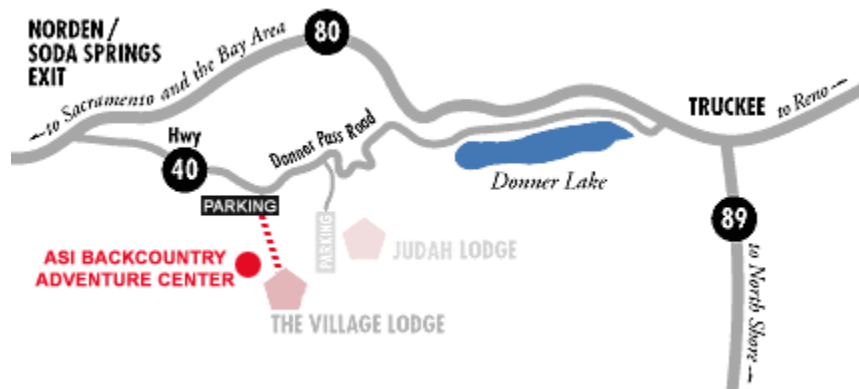

ANDERSON RIDGE TOUR LOGISTICS

MEETING PLACE

Course meets at the new **ASI Backcountry Adventure Center** at Sugar Bowl.

MEETING TIME

Pre-registration is strongly recommended.

Walk-in registration & Gear Fitting: 8:30 – 9:30am.

Course Duration: 9:30am – 3:00pm

DRIVING DIRECTIONS TO THE ASI BACKCOUNTRY ADVENTURE CENTER

From Sacramento: Go east on I-80 towards Reno. Take the Soda Springs/Norden exit. Turn right off the freeway onto Donner Pass Road (also called Old Highway 40). Go approximately 3 ¾ miles and turn right at the first entrance (Village Side) for Sugar Bowl Ski Resort.

After taking the Gondola and exiting the Gondola Building, the ASI Backcountry Adventure Center will be on the right side, just follow the “Backcountry” Flags.

From Truckee or Reno: Take Donner Lake Exit. Go to the west end of Donner Lake. At the end of the lake, go straight up the pass to the top. Turn left at the second entrance (Village Side) for Sugar Bowl Ski Resort, then follow the directions from above.

- or -

From Truckee or Reno: Go west on I-80 towards Sacramento. Take the Soda Springs/Norden exit. Turn left off the freeway onto Donner Pass Road, (also called Old Highway 40), then follow the directions from above.