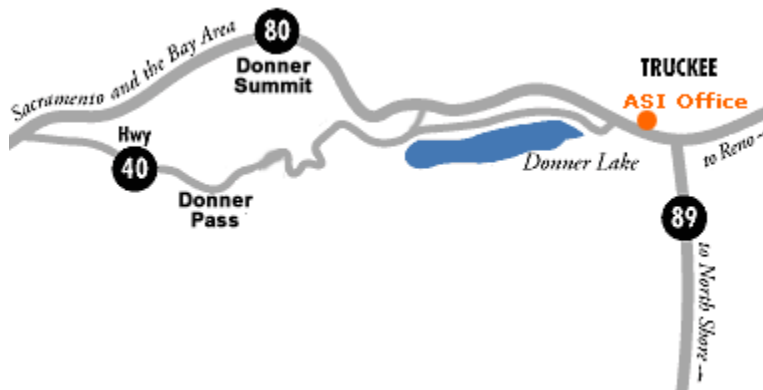

INTRO TO BACKCOUNTRY SKIING LOGISTICS

MEETING TIME & PLACE

Course meets at 8:00am downstairs in The Back Country. It's conveniently located on Donner Pass Road, across from Wild Cherries Coffee Shop and the Fire Station, just west of the Hwy 89 T intersection (the road to Squaw Valley and Tahoe City). Allow extra time for your travel during snowfall periods.

DRIVING DIRECTIONS TO ASI'S OFFICE/CLASSROOM:

From Sacramento: Go east on I-80 to Truckee. Take the Hwy 89 exit. Turn left off the freeway onto Hwy 89 (use the roundabout to go under the freeway (I-80)). Go one block to the light and turn left onto Donner Pass Road. We are located at 11400 Donner Pass Road (downstairs in The Back Country mountaineering shop).

From Reno: Go west on I-80 to Truckee. Take the Hwy 89 exit. Turn right off the freeway onto Hwy 89. Go one block to the light and turn left onto Donner Pass Road. We are located at 11400 Donner Pass Road (downstairs in The Back Country mountaineering shop).

Ice Lakes Lodge

1111 Soda Springs Rd.
Soda Springs, CA 95728
PHONE: (530) 426-7660
www.theicelakeslodge.com

Inn at Truckee

11506 Deerfield Dr.
Truckee, CA 96161
PHONE: (530) 587-8888
www.innattruckee.com