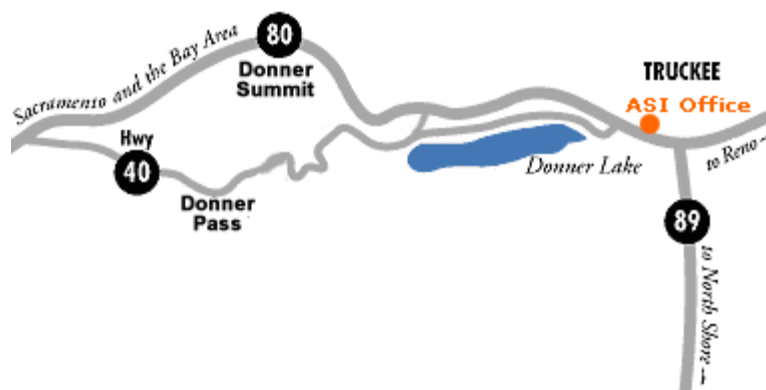

INTRO TO SNOW CLIMBING LOGISTICS

MEETING TIME & PLACE

Course meets at 8:00AM downstairs in The Back Country. It's conveniently located on Donner Pass Road, across from Wild Cherries Coffee Shop and the Fire Station, just west of the Hwy 89 T intersection (the road to Squaw Valley and Tahoe City). Allow extra time for your travel during snowfall periods.

DRIVING DIRECTIONS TO ASI'S OFFICE/CLASSROOM:

From Sacramento: Go east on I-80 to Truckee. Take the Hwy 89 exit. Turn left off the freeway onto Hwy 89 (use the roundabout to go under the freeway (I-80)). Go one block to the light and turn left onto Donner Pass Road. We are located at 11400 Donner Pass Road (downstairs in The Back Country mountaineering shop).

From Reno: Go west on I-80 to Truckee. Take the Hwy 89 exit. Turn right off the freeway onto Hwy 89. Go one block to the light and turn left onto Donner Pass Road. We are located at 11400 Donner Pass Road (downstairs in The Back Country mountaineering shop).

Holiday Inn Express

10527 Coldstream Rd.
Truckee, CA 96161
PHONE: (530) 582-9999
www.hiexpresstruckee.com

Ice Lakes Lodge

1111 Soda Springs Rd.
Soda Springs, CA 95728
PHONE: (530) 426-7660
www.icelakeslodge.com