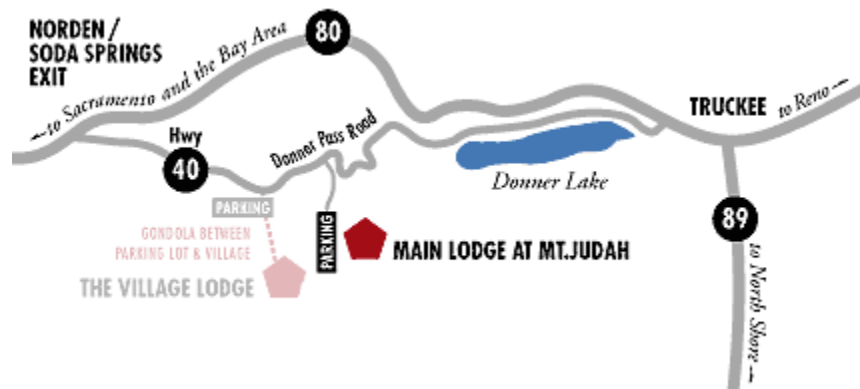

IN-N-OUT OF BOUNDS AT SUGAR BOWL LOGISTICS

MEETING PLACE

Course meets at Sugar Bowl Ski Resort, inside the Judah Lodge cafeteria in front of the fireplace. Your instructor will be wearing an orange ASI jacket.

MEETING TIME

8:30am Allow extra time for your travel during snowfall periods.

DRIVING DIRECTIONS TO ASI'S OFFICE/CLASSROOM:

From Sacramento: Go east on I-80 towards Reno. Take the Soda Springs/Norden exit. Turn right off the freeway onto Donner Pass Road (also called Old Highway 40). Go approximately 3 ¾ miles and turn right at the second entrance (Mt. Judah side) for Sugar Bowl Ski Resort.

From Truckee or Reno: Go west on I-80 towards Sacramento. Take the Soda Springs/Norden exit. Turn left off the freeway onto Donner Pass Road, (also called Old Highway 40), then follow the directions from above.

- or -

From Truckee or Reno: Take Donner Lake Exit. Go to the west end of Donner Lake. At the end of the Lake go straight up the pass to the top. Turn left at the first entrance (Mt. Judah side) for Sugar Bowl Ski Resort.