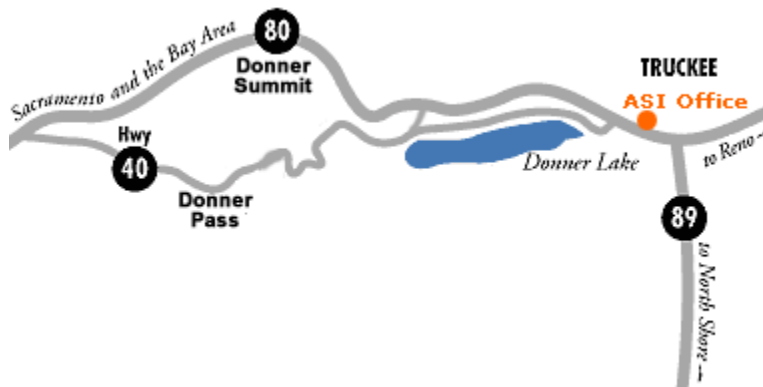

GRANITE CHIEF HIGH ROUTE LOGISTICS

MEETING TIME & PLACE

Course meets at 8:00AM at our office/classroom upstairs in The Back Country. It's conveniently located on Donner Pass Road, across from Wild Cherries Coffee Shop and the Fire Station, just west of the Hwy 89 T intersection (the road to Squaw Valley and Tahoe City). Allow extra time for your travel during snowfall periods.

From Squaw Valley, we'll catch the shuttle back to our office in Truckee. Shuttle costs are \$1.50 each way.

DRIVING DIRECTIONS TO ASI'S OFFICE/CLASSROOM:

From Sacramento: Go east on I-80 to Truckee. Take the Hwy 89 exit. Turn left off the freeway onto Hwy 89 (use the roundabout to go under the freeway (I-80)). Go one block to the light and turn left onto Donner Pass Road. We are located at 11400 Donner Pass Road (downstairs in The Back Country mountaineering shop).

From Reno: Go west on I-80 to Truckee. Take the Hwy 89 exit. Turn right off the freeway onto Hwy 89. Go one block to the light and turn left onto Donner Pass Road. We are located at 11400 Donner Pass Road (downstairs in The Back Country mountaineering shop).

Holiday Inn Express

10527 Coldstream Rd.
Truckee, CA 96161
PHONE: (530) 582-9999
www.hiexpresstruckee.com

Ice Lakes Lodge

1111 Soda Springs Rd.
Soda Springs, CA 95728
PHONE: (530) 426-7660
www.icelakeslodge.com