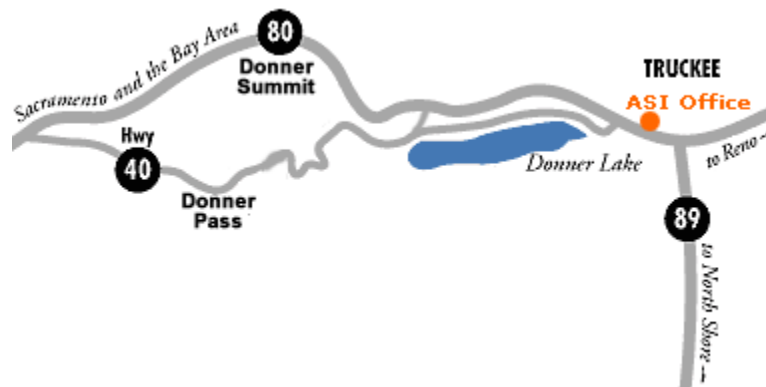

WINTER MOUNTAINEERING LOGISTICS

MEETING PLACE

Course meets downstairs at The Back Country mountaineering shop in Truckee.

MEETING TIME

8:00am

*Course finishes between 4-5pm each day

DRIVING DIRECTIONS TO ASI'S OFFICE/CLASSROOM:

From Sacramento: Go east on I-80 to Truckee. Take the Hwy 89 exit. Turn left off the freeway onto Hwy 89 (use the roundabout to go under the freeway (I-80)). Go one block to the light and turn left onto Donner Pass Road. We are located at 11400 Donner Pass Road (upstairs in The Back Country mountaineering shop).

From Reno: Go west on I-80 to Truckee. Take the Hwy 89 exit. Turn right off the freeway onto Hwy 89. Go one block to the light and turn left onto Donner Pass Road. We are located at 11400 Donner Pass Road (upstairs in The Back Country mountaineering shop).